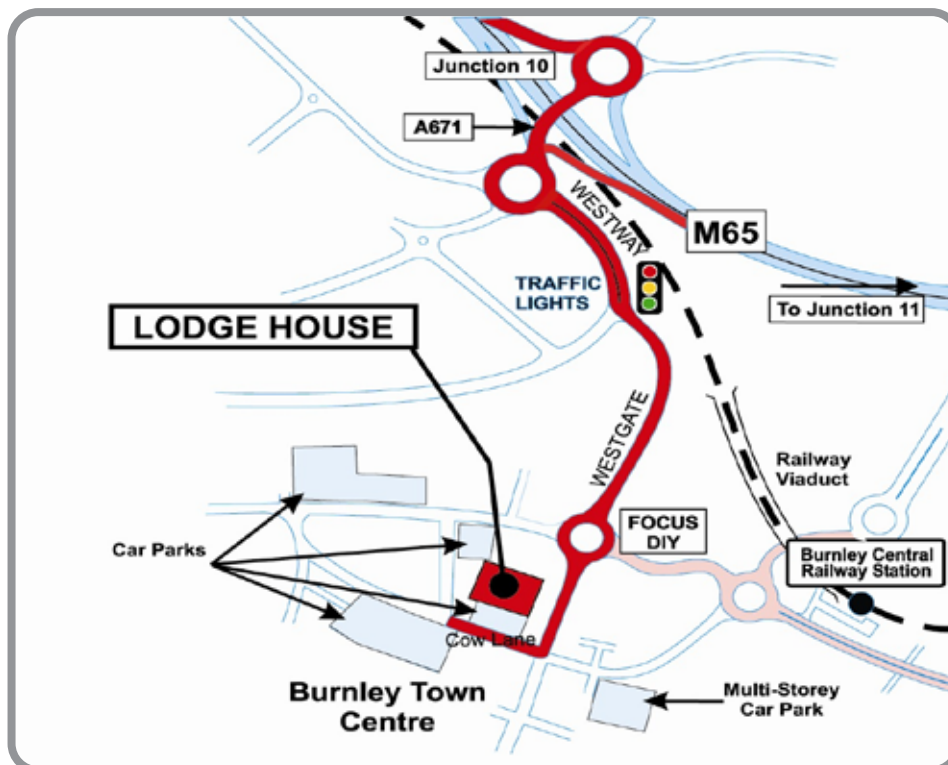

## HOW TO GET HERE

### From M65 North, Coine/Skipton

- > Junction 11 to Burnley
- > At the end of the slip road take 1st exit at the roundabout to Burnley centre.
- > At next roundabout go straight on.
- > At the next roundabout take 3rd exit.
- > At the next roundabout with Focus Do-It-All and Kwik Fit take the 1st exit into the town centre along St James Street.
- > Approximately 100 yards turn right onto Cow Lane.
- > Lodge House is on the right hand side.
- > There are Pay and Display car parks.

### From M65 South, Blackburn/Manchester

- > Junction 10 to Burnley town centre.
- > Go across the motorway towards the town centre.
- > Stay in the left hand lane towards the town centre
- > Continue through the traffic lights along Westgate.
- > At the roundabout with Focus Do-It-All and Kwik Fit take the 2nd exit into the town centre along St James Street.
- > Approximately 100 yards turn right onto Cow Lane.
- > Lodge House is on the right hand side.
- > There are Pay and Display car parks.

Lodge House,  
Lodge Square, Cow Lane, Burnley,  
BB11 1NW